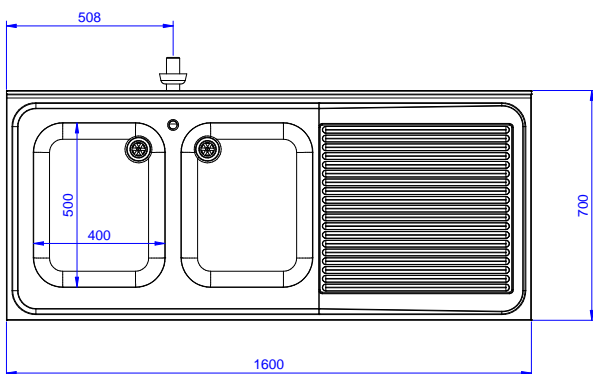

Sink Unit for Dishwasher with
2 bowls right hand drainer
500x500x250mm, 1600mm

Short Form Specification

Item No. _____

Worktop in 304 AISI stainless steel with front edge h=40mm. Rear upstand h=100mm. N.2 bowls 400x500mm. Front and side covering panels in stainless steel. Rear panel in stainless steel. Square section legs 40x40mm in stainless steel with adjustable feet. An undercounter dishwasher can be placed under the drainer.

Optional Accessories

- Double plastic drain syphon PNC 850021
1,5 "
- Lower shelf for 1000 mm tables PNC 855144
and sinks and for 1600 mm
undercounter dishwasher sinks
- Set of 4 wheels (2 with brake) PNC 855150
d. 100mm for tables and sinks
(total height on wheels= 993
mm)
- 3-sided underframe for PNC 855151
1000mm tables
- Single plastic drain syphon 1,5 PNC 855306
" for work tables with bowl
- Elbow operated mixer tap with PNC 855322
spout 3/4", single hole
- Elbow operated mixer tap with PNC 855323
short spout 3/4", single hole
- Maxi reel retractable hose PNC 855327
spray unit, 6m
- Foot operated mixer tap (hot PNC 855328
and cold) with spout 3/4"

APPROVAL: _____

Experience the Excellence
www.electroluxprofessional.com

Front

Side

D = Drain

Top

Key Information:

External dimensions, Width:	132936 (EDBD1617R)	1600 mm
External dimensions, Depth:		700 mm
External dimensions, Height:		900 mm
Upstand Dimensions, Height:		100 mm
Upstand Dimensions, Depth:		13 mm
Upstand Dimensions, Radius:		R=10
Bowls number		2
Bowl dimensions		400X500XH250
Net weight:		70 kg