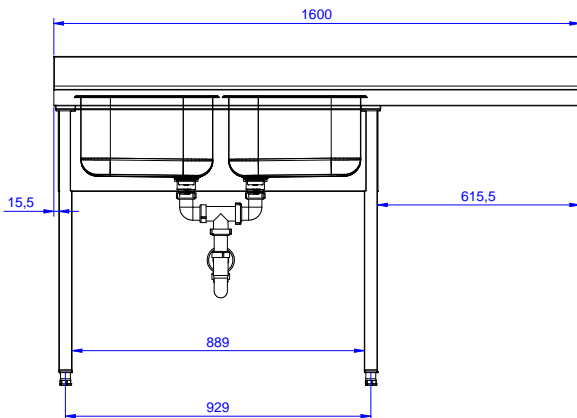

Sink Unit for Dishwasher with
2 bowls right hand drainer
500x500x250mm, 1600mm

Short Form Specification

Item No. _____

Worktop in 304 AISI stainless steel with front edge h=40mm. Rear upstand h=100mm. N.2 bowls 400x500mm. Front and side covering panels in stainless steel. Rear panel in stainless steel. Square section legs 40x40mm in stainless steel with adjustable feet. An undercounter dishwasher can be placed under the drainer.

Optional Accessories

- Double plastic drain syphon PNC 850021
1,5 "
- Lower shelf for 1000 mm tables PNC 855144
and sinks and for 1600 mm
undercounter dishwasher sinks
- Set of 4 wheels (2 with brake) PNC 855150
d. 100mm for tables and sinks
(total height on wheels= 993
mm)
- 3-sided underframe for PNC 855151
1000mm tables
- Single plastic drain syphon 1,5 PNC 855306
" for work tables with bowl
- Elbow operated mixer tap with PNC 855322
spout 3/4", single hole
- Elbow operated mixer tap with PNC 855323
short spout 3/4", single hole
- Maxi reel retractable hose PNC 855327
spray unit, 6m
- Foot operated mixer tap (hot PNC 855328
and cold) with spout 3/4"

APPROVAL: _____

Experience the Excellence
www.electroluxprofessional.com

Front

Side

D = Drain

Top

Key Information:

External dimensions, Width:	132936 (EDBD1617R)	1600 mm
External dimensions, Depth:		700 mm
External dimensions, Height:		900 mm
Upstand Dimensions, Height:		100 mm
Upstand Dimensions, Depth:		13 mm
Upstand Dimensions, Radius:		R=10
Bowls number		2
Bowl dimensions		400X500XH250
Net weight:		70 kg