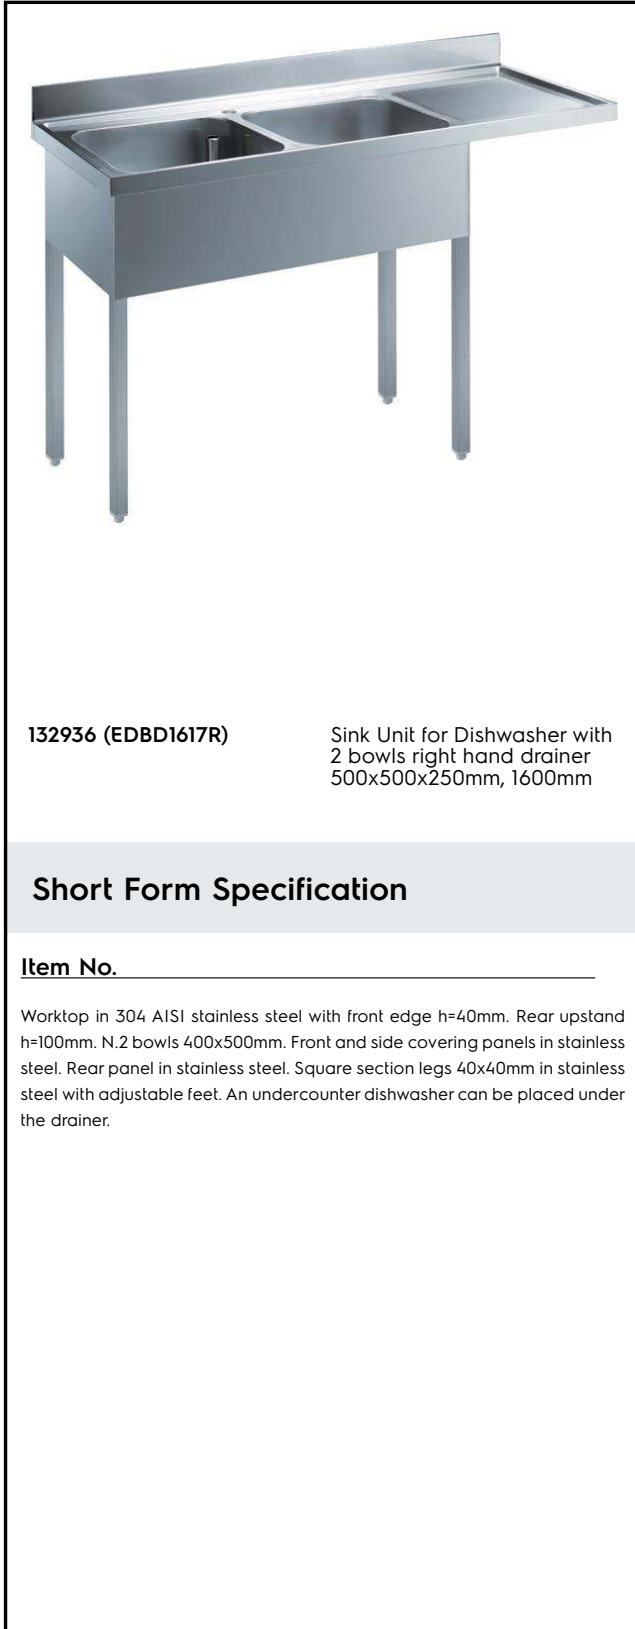

Electrolux
PROFESSIONAL

Eco Preparation 1600 mm Soaking Sink for Dishwasher with 2 Bowls

ITEM # _____

MODEL # _____

NAME # _____

SIS # _____

AIA # _____

132936 (EDBD1617R)

Sink Unit for Dishwasher with
2 bowls right hand drainer
500x500x250mm, 1600mm

Short Form Specification

Item No. _____

Worktop in 304 AISI stainless steel with front edge h=40mm. Rear upstand h=100mm. N.2 bowls 400x500mm. Front and side covering panels in stainless steel. Rear panel in stainless steel. Square section legs 40x40mm in stainless steel with adjustable feet. An undercounter dishwasher can be placed under the drainer.

Main Features

- Sturdiness, stability and reliability of table accurately tested.

Construction

- Constructed entirely in stainless steel to offer maximum durability.
- Bottom part of drain left free to house an undercounter dishwasher.
- Delivered in knock-down package.
- Wide range of taps are available to suit every need.
- Drainage area suitable for drying operations

Optional Accessories

- Double plastic drain syphon PNC 850021 ☐
  1,5 "
- Lower shelf for 1000 mm tables PNC 855144 ☐
  and sinks and for 1600 mm
  undercounter dishwasher sinks
- Set of 4 wheels (2 with brake) PNC 855150 ☐
  d. 100mm for tables and sinks
  (total height on wheels= 993
  mm)
- 3-sided underframe for PNC 855151 ☐
  1000mm tables
- Single plastic drain syphon 1,5 PNC 855306 ☐
  " for work tables with bowl
- Elbow operated mixer tap with PNC 855322 ☐
  spout 3/4", single hole
- Elbow operated mixer tap with PNC 855323 ☐
  short spout 3/4", single hole
- Maxi reel retractable hose PNC 855327 ☐
  spray unit, 6m
- Foot operated mixer tap (hot PNC 855328 ☐
  and cold) with spout 3/4"

APPROVAL: _____

Experience the Excellence
www.electroluxprofessional.com