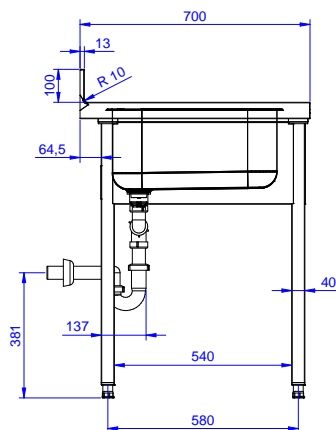

Sink Unit for Dishwasher with
2 bowls right hand drainer
500x500x250mm, 1600mm

Short Form Specification

Item No. _____

Worktop in 304 AISI stainless steel with front edge h=40mm. Rear upstand h=100mm. N.2 bowls 400x500mm. Front and side covering panels in stainless steel. Rear panel in stainless steel. Square section legs 40x40mm in stainless steel with adjustable feet. An undercounter dishwasher can be placed under the drainer.

Optional Accessories

- Double plastic drain syphon PNC 850021
1,5 "
- Lower shelf for 1000 mm tables PNC 855144
and sinks and for 1600 mm
undercounter dishwasher sinks
- Set of 4 wheels (2 with brake) PNC 855150
d. 100mm for tables and sinks
(total height on wheels= 993
mm)
- 3-sided underframe for PNC 855151
1000mm tables
- Single plastic drain syphon 1,5 PNC 855306
" for work tables with bowl
- Elbow operated mixer tap with PNC 855322
spout 3/4", single hole
- Elbow operated mixer tap with PNC 855323
short spout 3/4", single hole
- Maxi reel retractable hose PNC 855327
spray unit, 6m
- Foot operated mixer tap (hot PNC 855328
and cold) with spout 3/4"

APPROVAL: _____

Experience the Excellence
www.electroluxprofessional.com

Front

Side

D = Drain

Top

Key Information:

External dimensions, Width:	132936 (EDBD1617R)	1600 mm
External dimensions, Depth:		700 mm
External dimensions, Height:		900 mm
Upstand Dimensions, Height:		100 mm
Upstand Dimensions, Depth:		13 mm
Upstand Dimensions, Radius:		R=10
Bowls number		2
Bowl dimensions		400X500XH250
Net weight:		70 kg